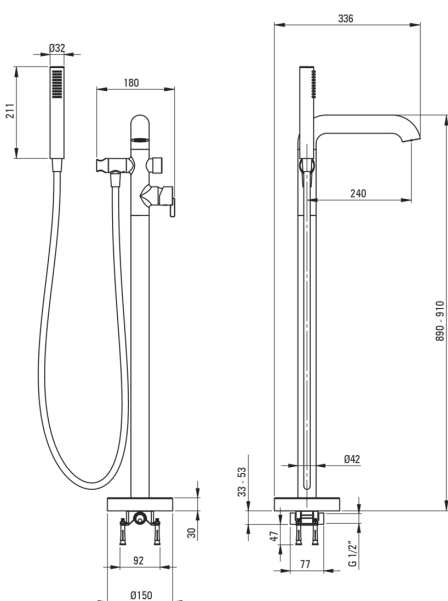

SILIA

Bath mixer, freestanding

Product code: BQS_R17M

EAN: 5907650827757

Color: brushed gold

Warranty [years]: 7

Mixer

Finish	steel
Mixer type	single-handle, mixer
Installation method	floor
Acoustic group [db]	II (20 < x ≤ 30)
Check valves	Yes

Mixer cartridge

Ceramic cartridge size	35 mm
------------------------	-------

Spout

Mixer spout range [mm]	240
Material	brass

Function switch

Switch type	click mechanical
-------------	------------------

Aerator

Aerator type	flat, silicone, laminar
Aerator size	M24

Hose

Length [mm]	1500
Braid type	not applicable
Anti-twist	1

Hand shower

Number of functions	1
Anti-calc	Yes
Additional features	cool-out

Features:

- Noble form and timeless simplicity
- Mechanical ceramic Click type function switch
- The mixer body is made of the highest quality brass
- Coin-slot aerator
- Only the best materials, the quality of which has been confirmed by laboratory tests
- The lever on the side makes it easier to keep the spout clean
- Adjustable shower hand angle
- The mixer is equipped with non-return valves so that the mixed water does not flow back into the installation
- Durable hose ends made of brass
- Anti-twist system, preventing the hose from twisting
- Cool-out hand shower
- Anti-calc hand shower
- The offer includes a cleaning agent for fixtures in all colors
- Innovative and easy to maintain brushed gold coating